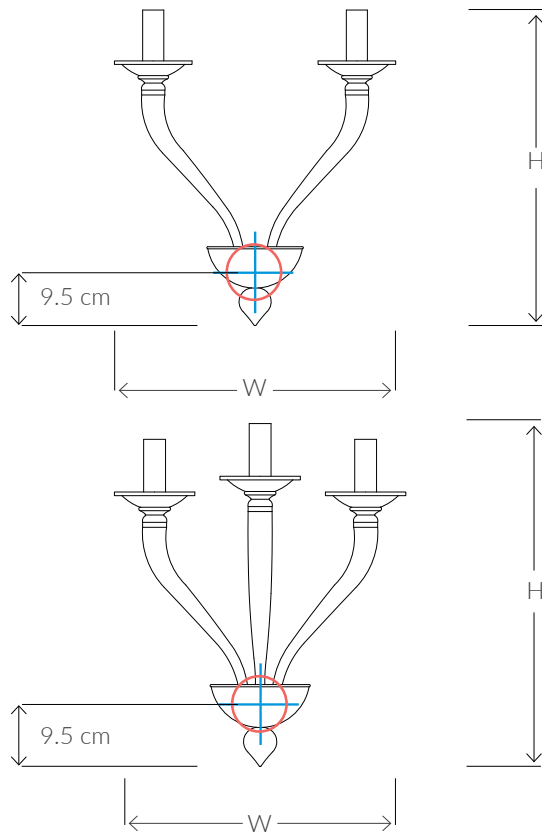

### MURANO WALL LIGHT 10984

Consult chart (right) for sizing

\*The height of the wall light is taken from the lowest point of the fitting to the top of the wall light.

All our product are handmade, therefore small variances may occur.

#### SIZES\*

2light	H 44cm	W 30cm	D 28cm
	H 17.3 "	W 11.8 "	D 11 "
3 light	H 44cm	W 40cm	D 28cm
	H 17.3 "	W 15.7 "	D 11 "

Bespoke size available

#### Wiring plate