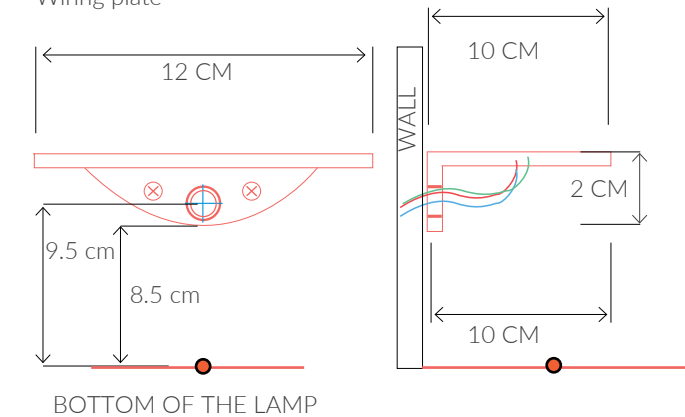

Wiring plate

SHADES

Silk and Cotton shades available for this product.
Colour palettes available online.