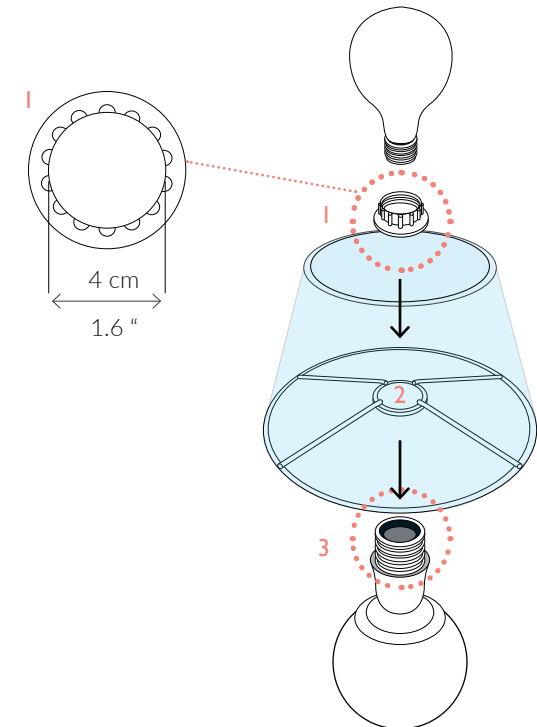

ELECTRICALS

Lightbulbs are not supplied

UK

220V E27 Candle bulb, 25W / 40W max

USA

120V E26 Candle bulb, 40W max

STANDARD

All lighting is made to CE standards

UL listing upon request