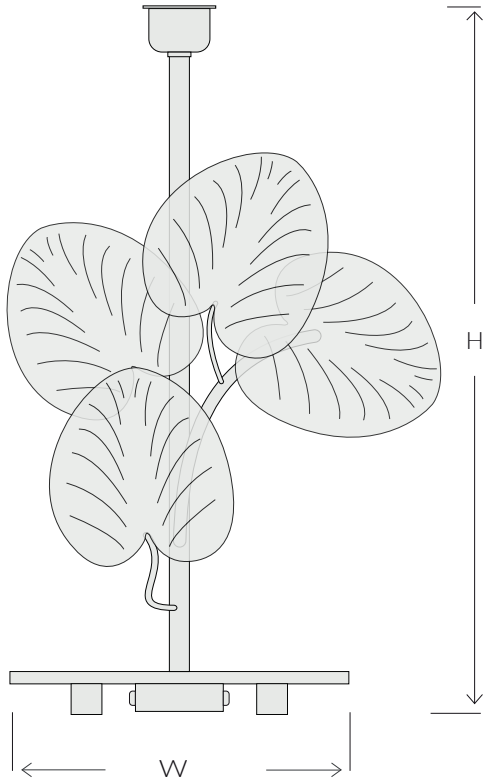

## LILY METAL TABLE LAMP | 1276

Consult chart (right) for sizing

\*The height of the Table lamp is taken from the lowest point of the products to the light fitting. (Shades excluded)

All our product are handmade, therefore variances may occur.v

### SIZES\*

1 light	H 46cm H 18"	W 30cm W 11.8"	D 16cm D 6.2"	Kg 2.5 Lb 5.5
---------	-----------------	-------------------	------------------	------------------

Bespoke size available